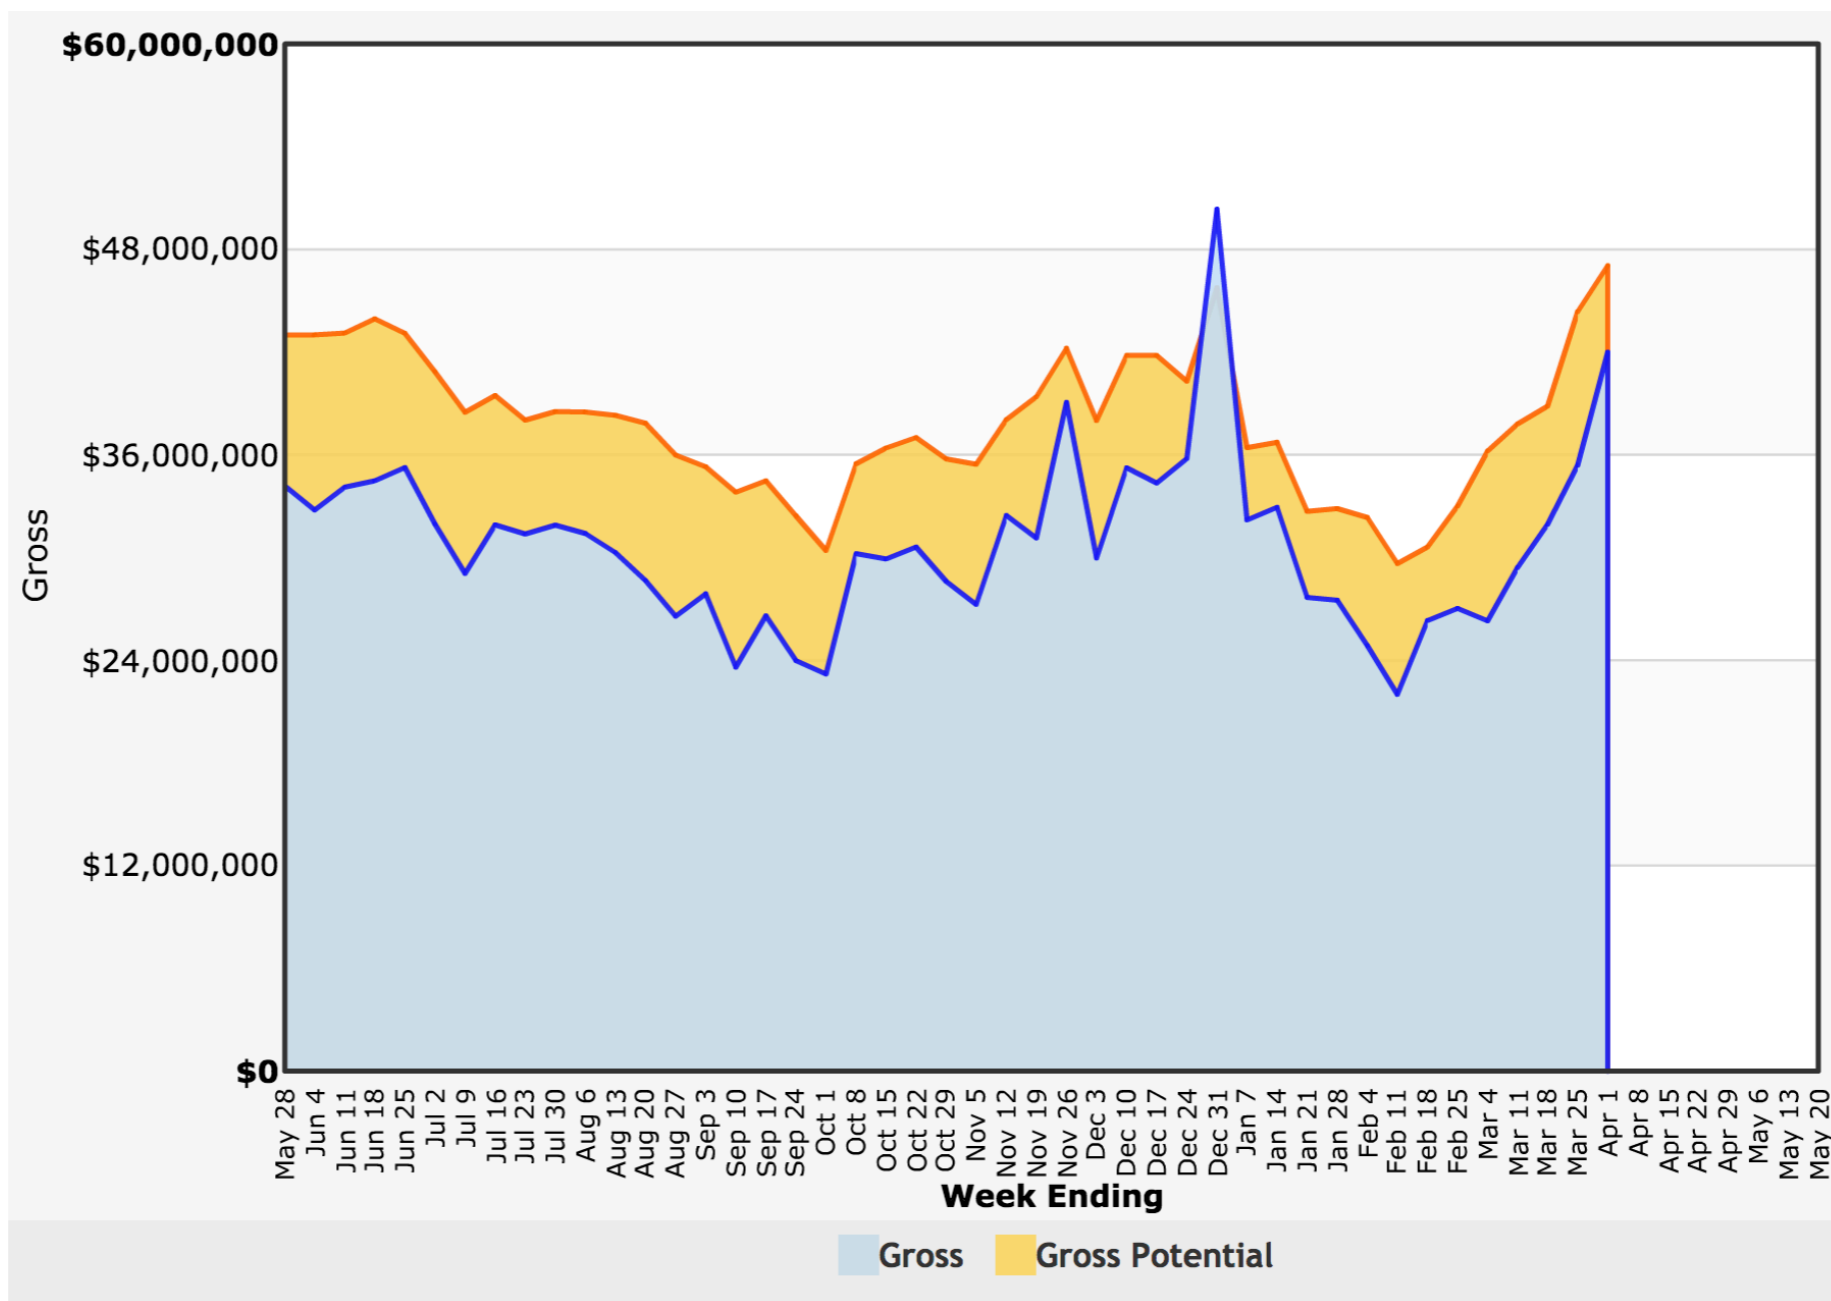

[Awards](#)

[Songs](#)

[Characters](#)

[Grosses](#)

Weekly Grosses for Broadway 2017 - 2018 Season

SEASONS

- 2017-18
- 2016-17
- 2015-16
- 2014-15
- 2013-14
- 2012-13
- 2011-12
- 2010-11
- 2009-10
- 2008-09
- 2007-08
- 2006-07
- 2005-06
- 2004-05
- 2003-04
- 2002-03
- 2001-02
- 2000-01
- 1999-00
- 1998-99
- 1997-98

Grosses Attendance

*For individual production grosses, please visit that production page.

Week Ending	Grosses	%Gross Pot.	Attendance	% Capacity
Apr 1, 2018	\$42,016,688	89%	319,605	95%
Mar 25, 2018	\$35,414,660	80%	292,873	91%
Mar 18, 2018	\$31,954,760	82%	265,949	94%
Mar 11, 2018	\$29,425,481	78%	243,913	88%
Mar 4, 2018	\$26,316,393	73%	224,980	83%
Feb 25, 2018	\$27,049,673	82%	231,785	91%
Feb 18, 2018	\$26,335,056	86%	213,716	91%
Feb 11, 2018	\$22,018,577	74%	191,186	83%
Feb 4, 2018	\$24,869,632	77%	210,097	88%
Jan 28, 2018	\$27,522,165	84%	221,748	92%
Jan 21, 2018	\$27,685,184	85%	217,004	91%
Jan 14, 2018	\$32,947,325	90%	248,789	92%
Jan 7, 2018	\$32,207,430	88%	255,197	92%
Dec 31, 2017	\$50,354,029	110%	306,408	95%
Dec 24, 2017	\$35,795,927	89%	244,973	87%
Dec 17, 2017	\$34,359,421	82%	257,160	85%
Dec 10, 2017	\$35,260,251	84%	264,442	88%
Dec 3, 2017	\$29,983,150	79%	242,528	84%
Nov 26, 2017	\$39,079,347	93%	264,948	89%
Nov 19, 2017	\$31,147,316	79%	247,644	86%
Nov 12, 2017	\$32,477,413	85%	250,816	90%
Nov 5, 2017	\$27,265,632	77%	224,654	86%
Oct 29, 2017	\$28,628,692	80%	231,168	88%
Oct 22, 2017	\$30,630,790	83%	244,003	90%